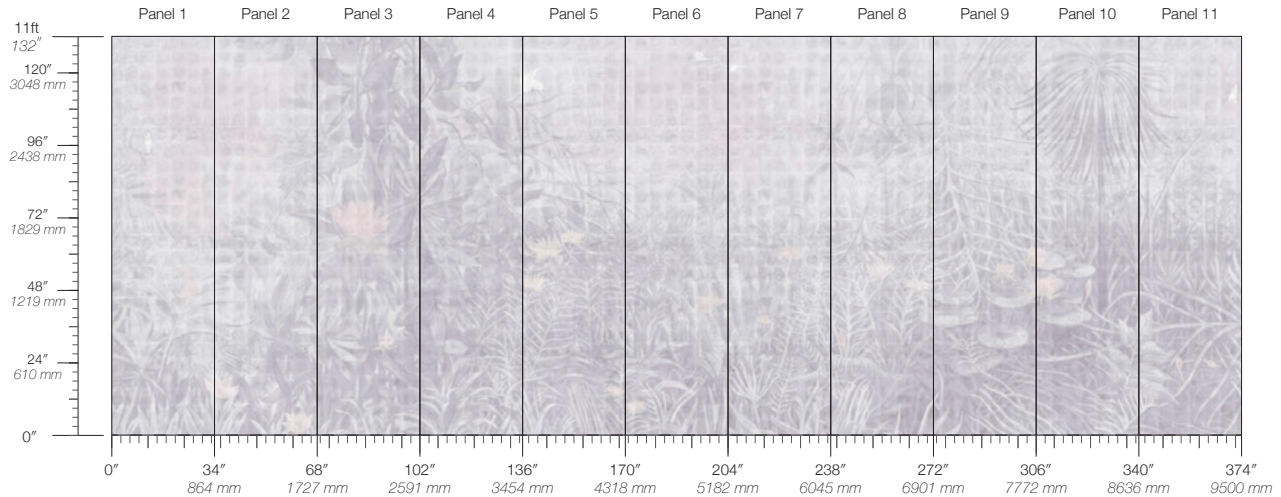

Wanderlust Realm

Suitable for residential and some commercial projects

COLOR
Realm

STOCK
Made to order

REPEAT
Non-repeating

CONTACT
sales@calicowallpaper.com
+1 718 243 1705
57 Lispenard Street
New York, NY 10013 USA

ITEM
4505

MINIMUM
1 panel

LEAD TIME
4 weeks to print

CONTENT
Dutch Metal Leaf

MAINTENANCE
Water-based cleanser

ORIGIN
USA

DISCLAIMER
Panel maps represent mural artwork only. Reference the physical sample for color and texture.

PANEL WIDTH
34" / 864 mm trimmed

FLAMMABILITY
ASTM E84 Adhered Class A

DETAILS
Custom options available

PANEL HEIGHT
132" / 3353 mm standard

ENVIRONMENTAL
Formaldehyde Free,
Heavy Metal Free

PRICE
Available upon request